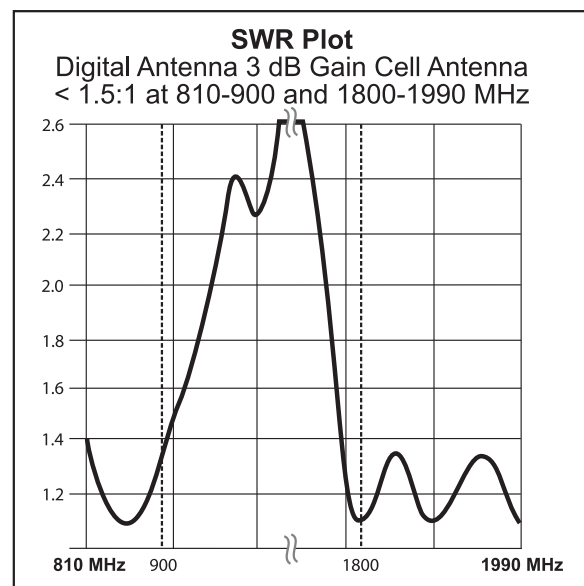

PowerMax™ CELLULAR ANTENNAS

REPEATER INSIDE ANTENNA

3 dB GAIN DUAL BAND | 135-RD

Digital Antenna's PowerMax™ dual band 3 dB gain Inside Antenna offers convenient placement and excellent performance. The unique pivoting swivel base and two counter sunk mounting holes allow the antenna to be attached to a wall or flat surface. Six feet of cable allows the antenna to be conveniently located. (mounting screws not included)

135-RD Dual Band Inside Antenna

| | |
|---------------------|--------------------------------------|
| Use | Inside Homes, offices, boats and RVs |
| Bandwidth VSWR | <1.5:1: 810-950 and 1800-1980 MHz |
| Maximum Input Power | 50 watts |
| Impedance | 50 ohm |
| Gain | 3dB |
| Connector | Mini-UHF male |
| Cable | 6' RG174 |
| Mount | Swivel base for wall or flat surface |
| Dimensions | 4" l x 2.5" OD max |