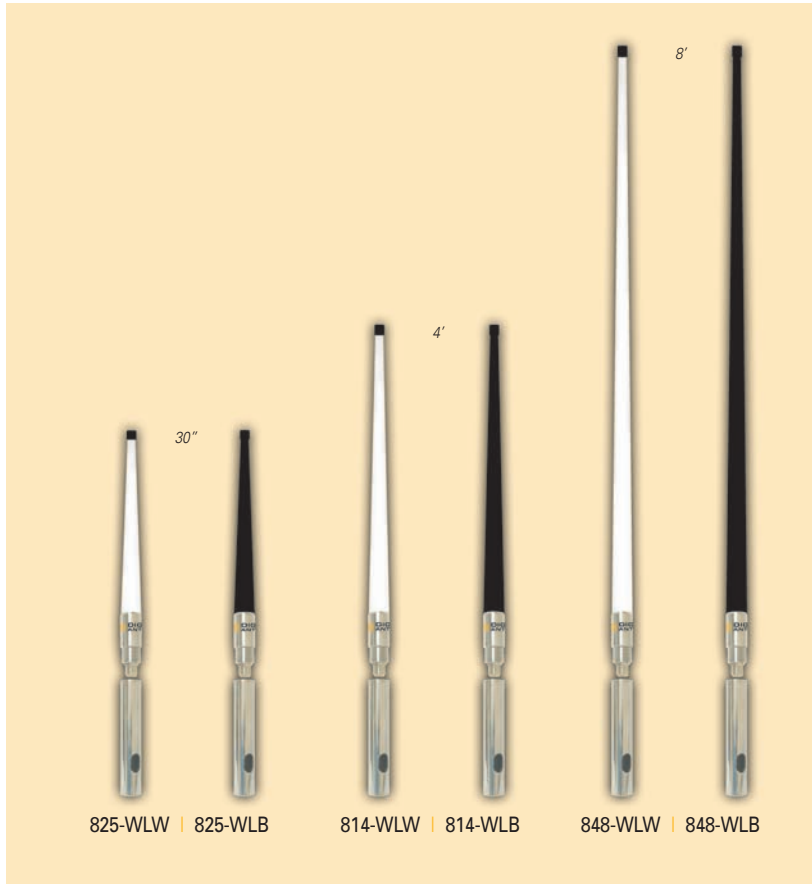

30" | 4' | 8' GHz ANTENNAS

10 dB GAIN WiFi ANTENNAS

SAILBOATS | YACHTS | COMMERCIAL VESSELS

Getting and staying connected on the water has never been easier. Digital Antenna's 2.4 GHz premium quality 10dB gain omni-directional antennas achieve optimal signal range on b/g wireless LANs, Bluetooth and multipoint radio equipment where high gain and wide coverage is desired. Designed to match other antennas on your boat, Digital's WiFi antennas are available in lengths of 30", 4' & 8'.

All WiFi Antennas Feature:

- Powerful brass radiators.
- Soldered connections.
- Power-directing ferrite choke bead.
- High gloss urethane finish.

Hand-assembled and tuned for maximum gain.

800 Series: 30" – 825-WLW | 825-WLB
4' – 814-WLW | 814-WLB
8' – 848-WLW | 848-WLB

Mount: Standard 1"-14 threaded base.

Connector: Highest quality Type-N female.

Cable: Not included – use Digital Antenna's PowerMax™ Cable.

Product Technical Specifications

Radiation Pattern	Omni-Directional
Gain (Trifecta™ Cell)	10 dBi
Bandwidth VSWR	< 1.5:1 = 2400-2500 MHz
Impedance	50 ohms
Max input power	100 watts
Dimensions	30", 4' or 8' x 1" tapered OD
Exterior finish	White, UV stable poly-urethane coating
Ferrule	316 Stainless Steel
RF Connector	Type N female
Installation	1"-14 threaded double female ferrule