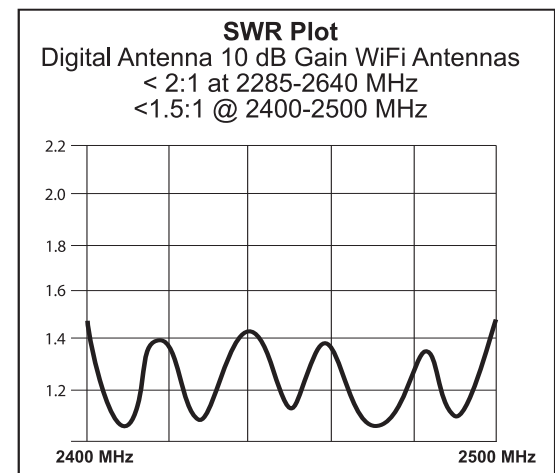

30" | 4' | 8' GHz ANTENNAS

10 dB GAIN WiFi ANTENNAS

SAILBOATS | YACHTS | COMMERCIAL VESSELS

Getting and staying connected on the water has never been easier. Digital Antenna's 2.4 GHz premium quality 10dB gain omni-directional antennas achieve optimal signal range on b/g wireless LANs, Bluetooth and multipoint radio equipment where high gain and wide coverage is desired. Designed to match other antennas on your boat, Digital's WiFi antennas are available in lengths of 30", 4' & 8'.

All WiFi Antennas Feature:

- Powerful brass radiators.
- Soldered connections.
- Power-directing ferrite choke bead.
- High gloss urethane finish.

Hand-assembled and tuned for maximum gain.

800 Series: 30" – 825-WLW | 825-WLB
4' – 814-WLW | 814-WLB
8' – 848-WLW | 848-WLB

Mount: Standard 1"-14 threaded base.

Connector: Highest quality Type-N female.

Cable: Not included – use Digital Antenna's PowerMax™ Cable.

Product Technical Specifications

Radiation Pattern	Omni-Directional
Gain (Trifecta™ Cell)	10 dBi
Bandwidth VSWR	< 1.5:1 = 2400-2500 MHz
Impedance	50 ohms
Max input power	100 watts
Dimensions	30", 4' or 8' x 1" tapered OD
Exterior finish	White, UV stable poly-urethane coating
Ferrule	316 Stainless Steel
RF Connector	Type N female
Installation	1"-14 threaded double female ferrule